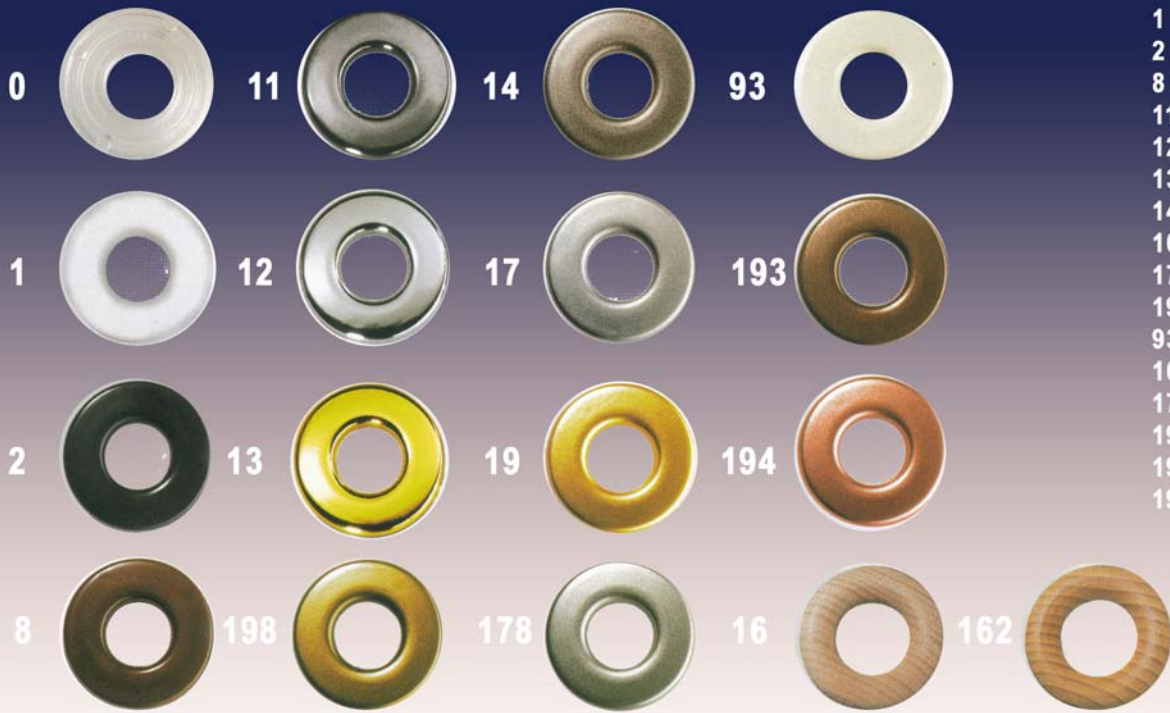

Kwik-affix™ Decorative Snap Grommets

- 0 - Clear
- 1 - White
- 2 - Black
- 8 - Brown
- 11- Slate
- 12 - Polished Chrome
- 13 - Polished Brass
- 14 - Granite
- 16 - Natural Wood
- 17 - Matte Chrome
- 19 - Matte Brass
- 93 - Cream
- 162 - Stained Wood
- 178 - Stainless Steel
- 193 - Bronze
- 194 - Copper
- 198 - Antique Brass

For
Other
Colors
Inquire

Available Shapes & Sizes

Grommets for light to medium weight fabrics or decorative accessories. 3/8" ID

round

Grommets for light to medium weight fabrics. 13/16" ID

Round

Teardrop

Delta

Wrought Iron

Real Wooden Grommets with locking ring

Round
1 3/8" ID

Grommets for light to medium weight fabrics. 1 1/8" ID

Round

Delta

Wrought Iron

Grommets for light to medium weight fabrics. 1 3/8" ID

Round

Delta

Square

Wrought Iron

Grommets for light to medium weight fabrics. 2" ID

Round

Delta

Square